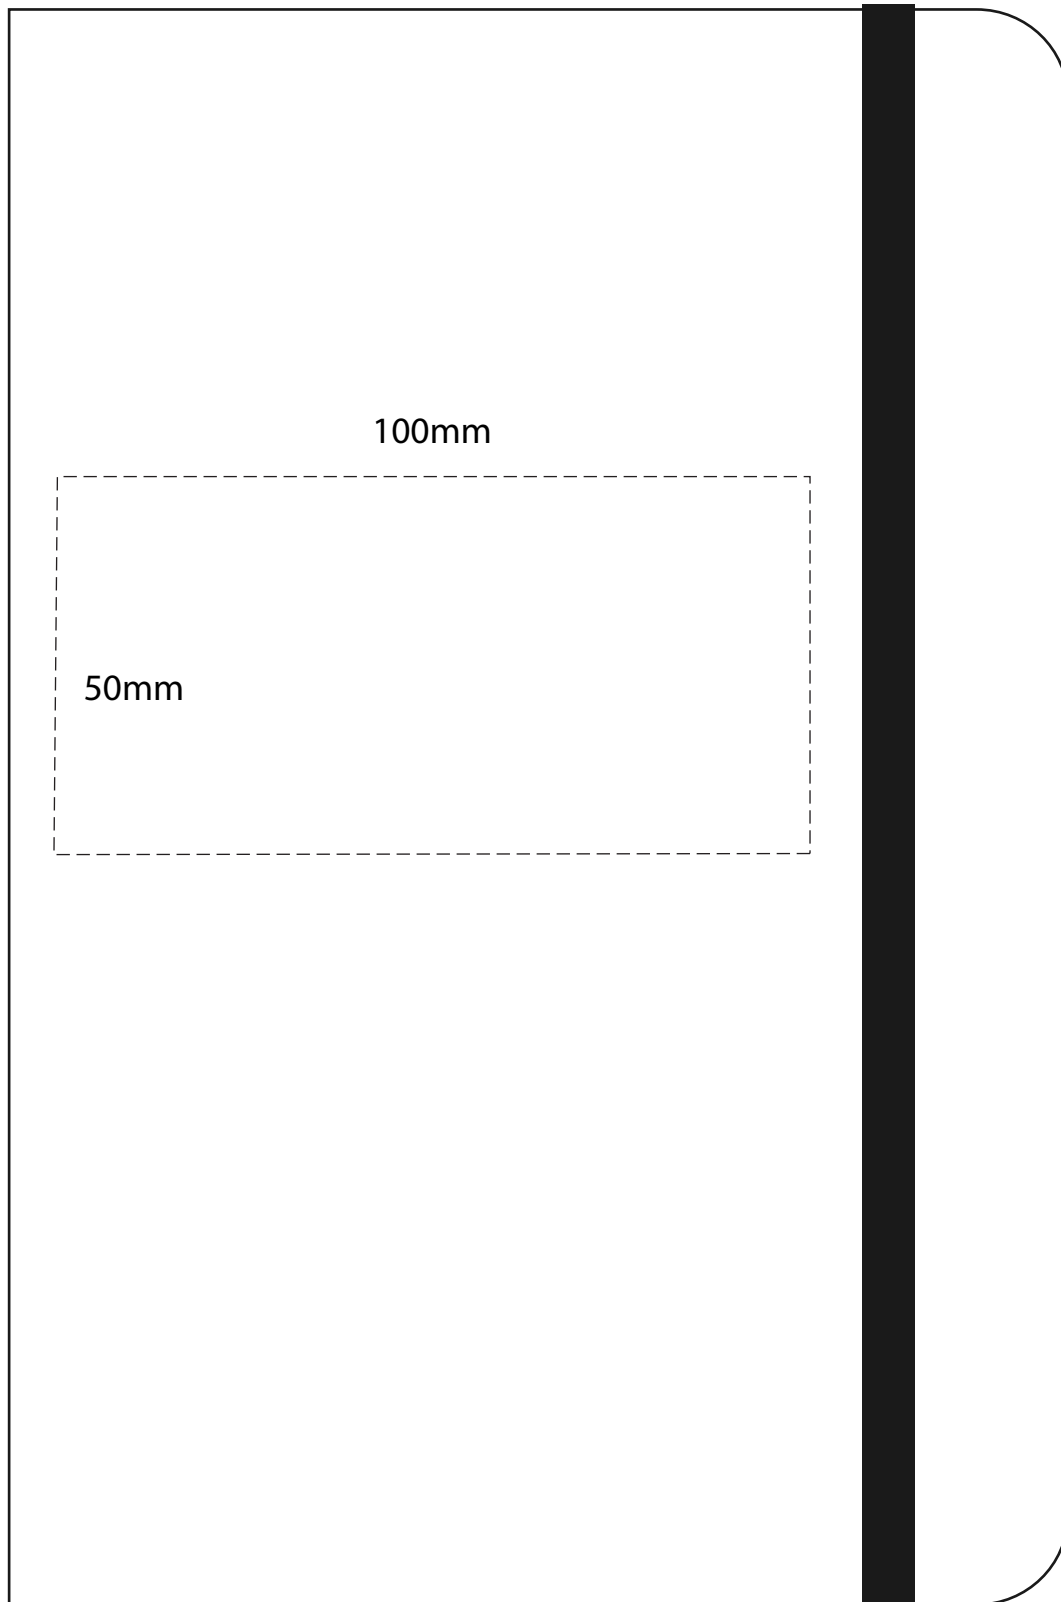

# Digital (logo size) Artwork Template

Applicable to: JPA5 / WAT5 / N107 / DEA5 / FLX5

A5 Notebook shown at actual size

DOTTED LINE WILL NOT APPEAR ON YOUR IMPRINTED ITEM