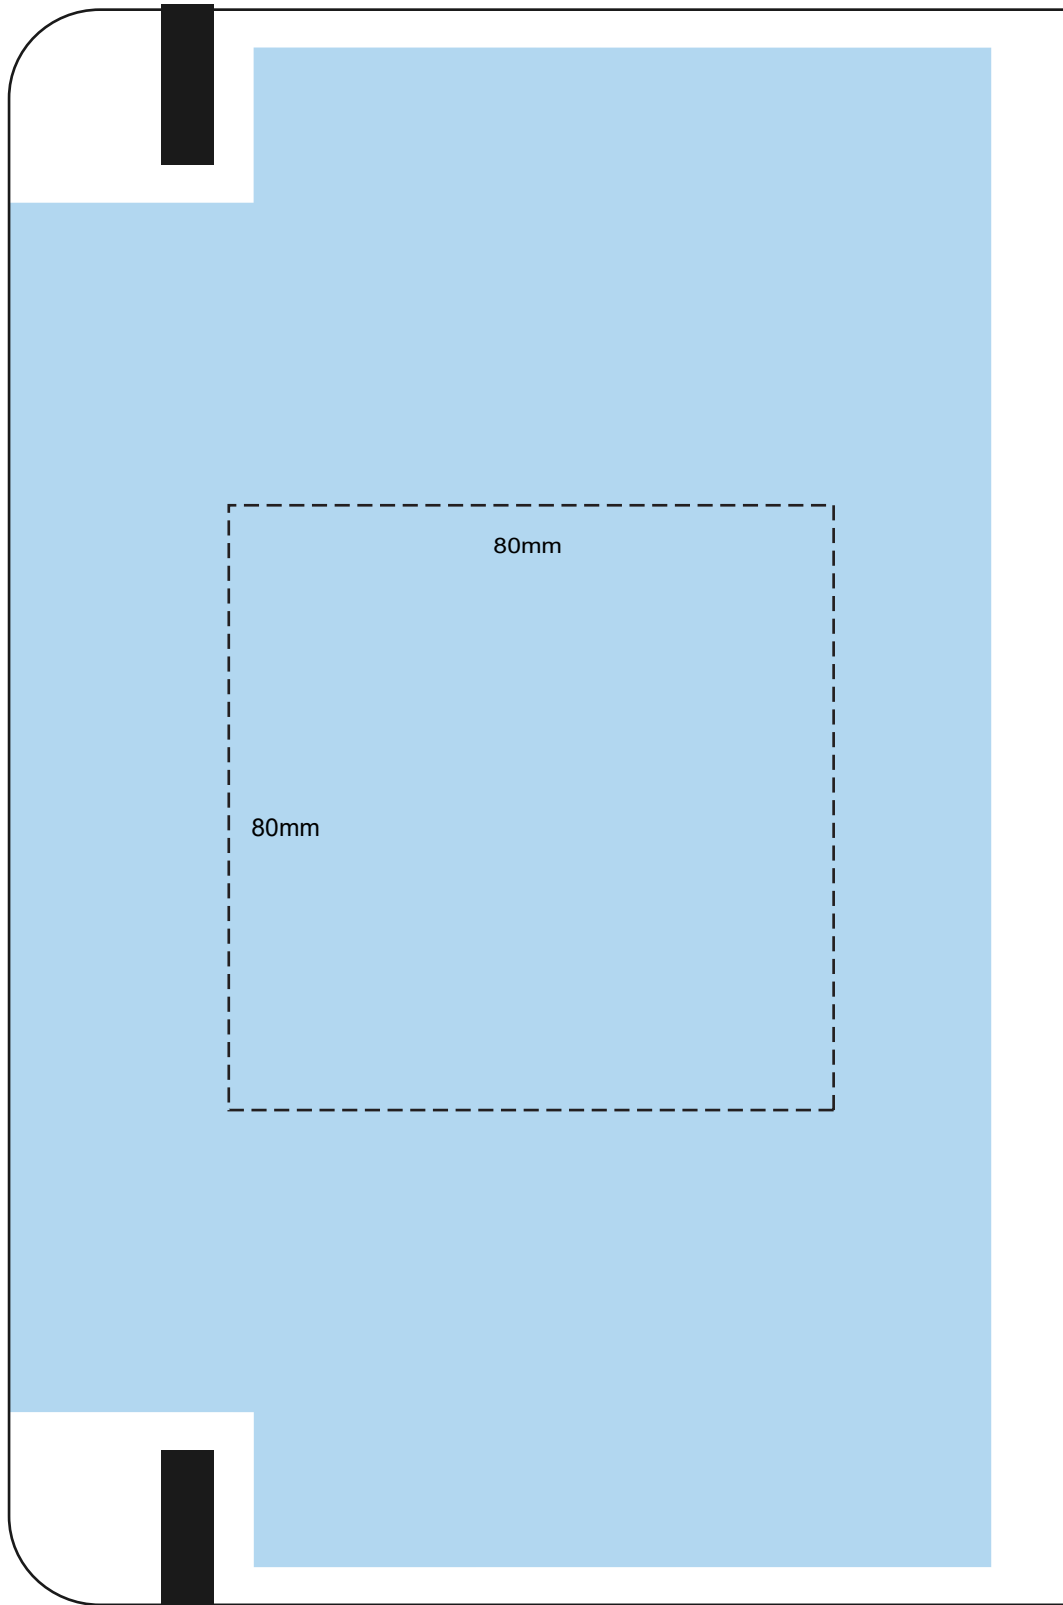

# A5 Debossing Back - Regular

Notebook shown at actual size

Notebooks: JPA5, WAT5, WIL5, NEO5, DEA5, N107, ENV5

Note: The Brand Area can be moved anywhere within the Brandable Area.

 Brandable Area

 Brand Area

DOTTED LINE WILL NOT APPEAR ON YOUR IMPRINTED ITEM