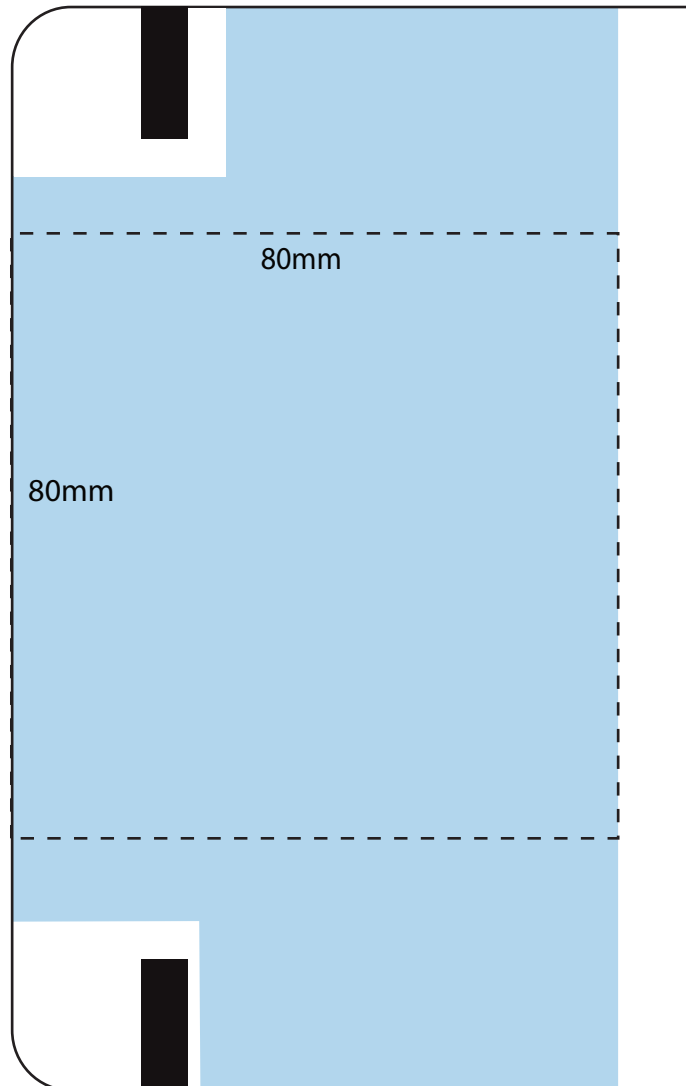

A6 Debossing Back

Notebook shown at actual size

Notebooks: JPA6, ENV6

Note: The Brand Area can be moved anywhere within the Brandable Area.
The Brandable Area starts 10mm away from the spine of the book.

DOTTED LINE WILL NOT APPEAR ON YOUR IMPRINTED ITEM