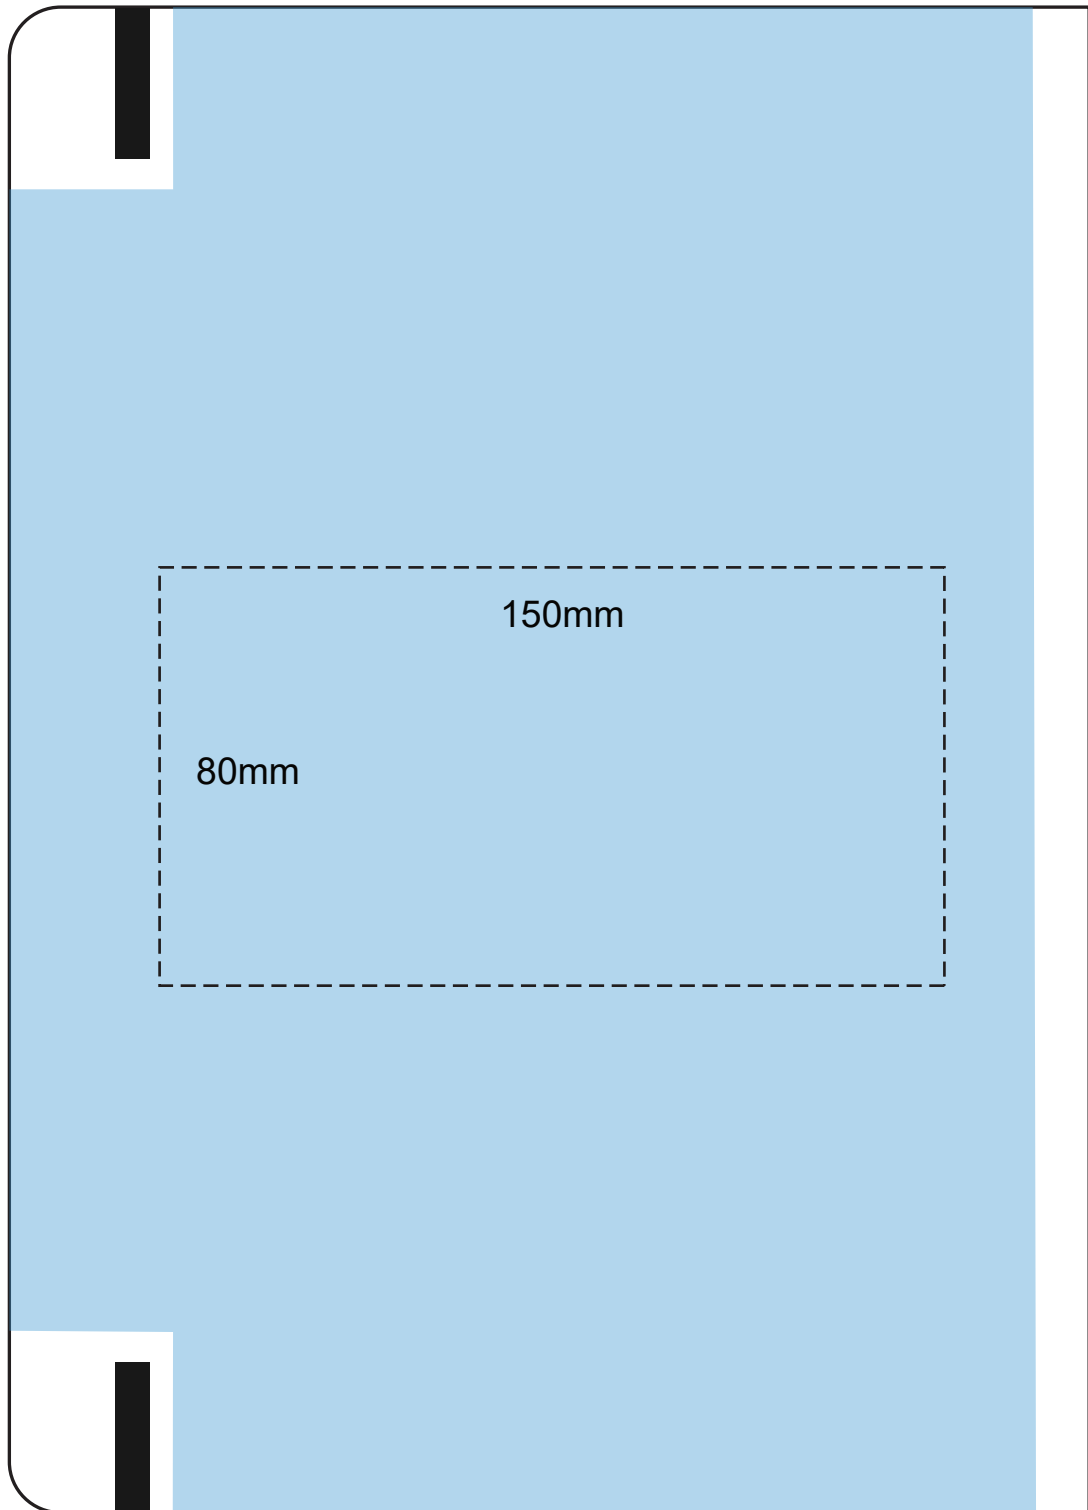

A4 Debossing Back - Large

Notebooks: JPA4, ENV4

Note: The Brand Area can be moved anywhere within the Brandable Area.
The Brandable Area starts 10mm away from the spine of the book.

DOTTED LINE WILL NOT APPEAR ON YOUR IMPRINTED ITEM