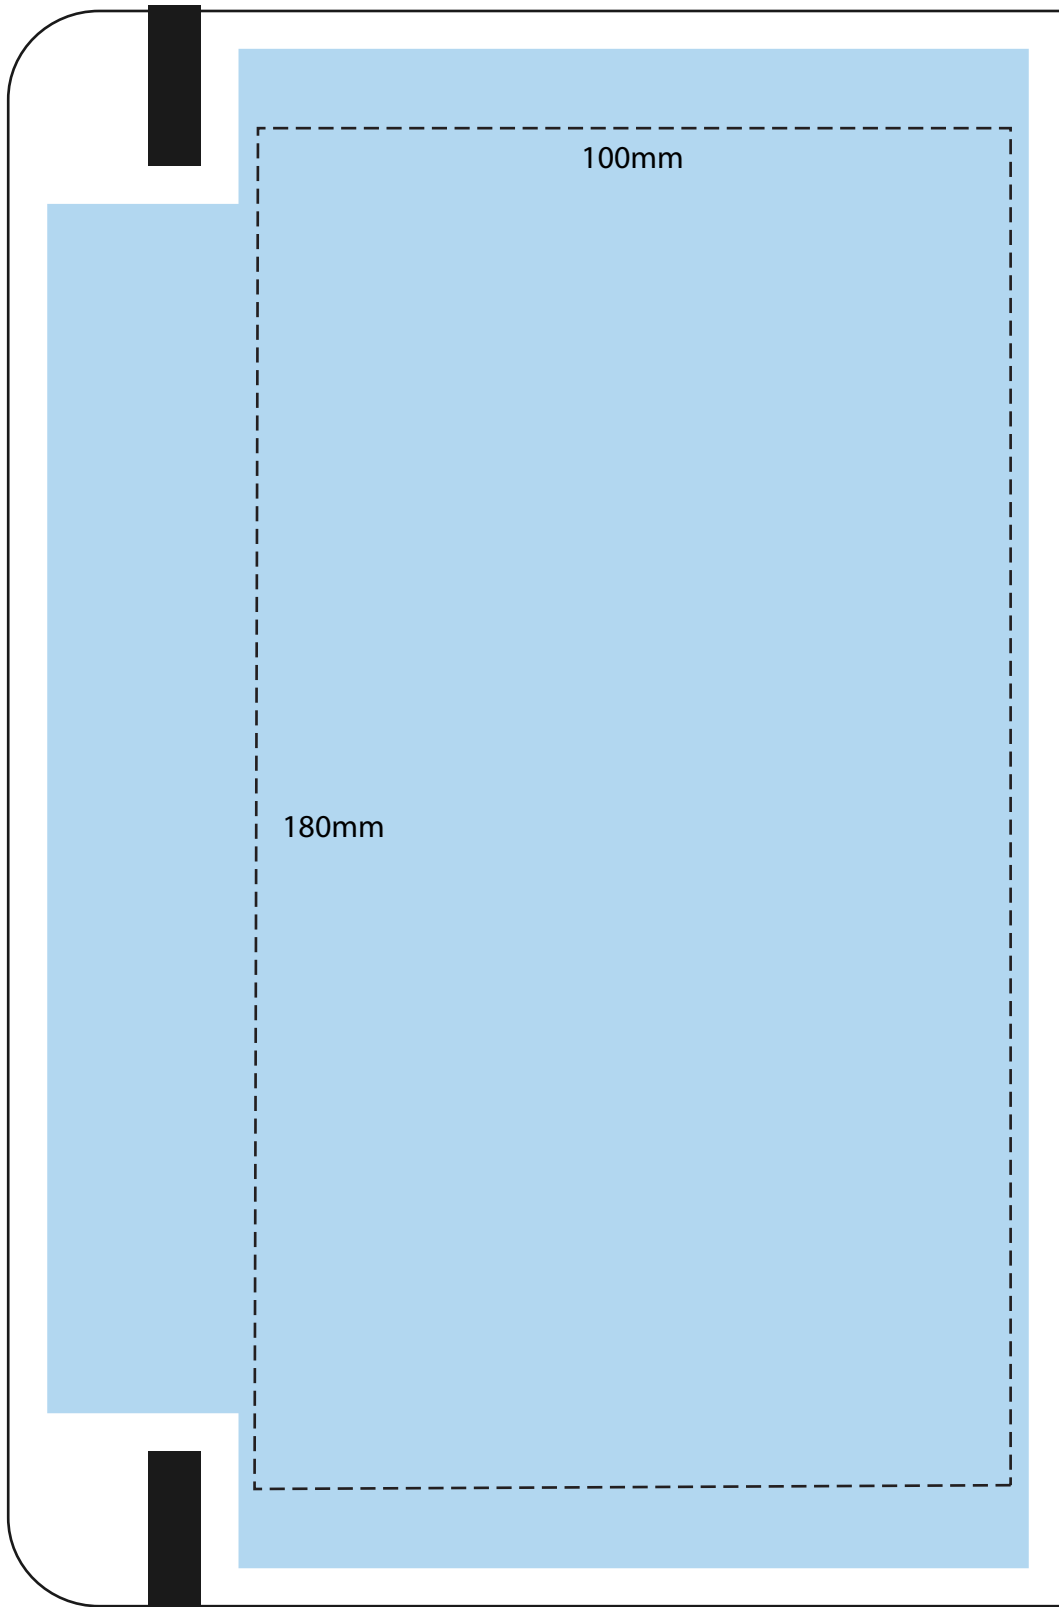

A5 Printed Back

Notebook shown at actual size

Notebooks: WAT5, WIL5, NEO5,
DEA5 JPA5, N107

Note: The Print Area can be moved anywhere within the Printable Area.

 Printable Area

 Print Area

[DOTTED LINE WILL NOT APPEAR ON YOUR IMPRINTED ITEM]