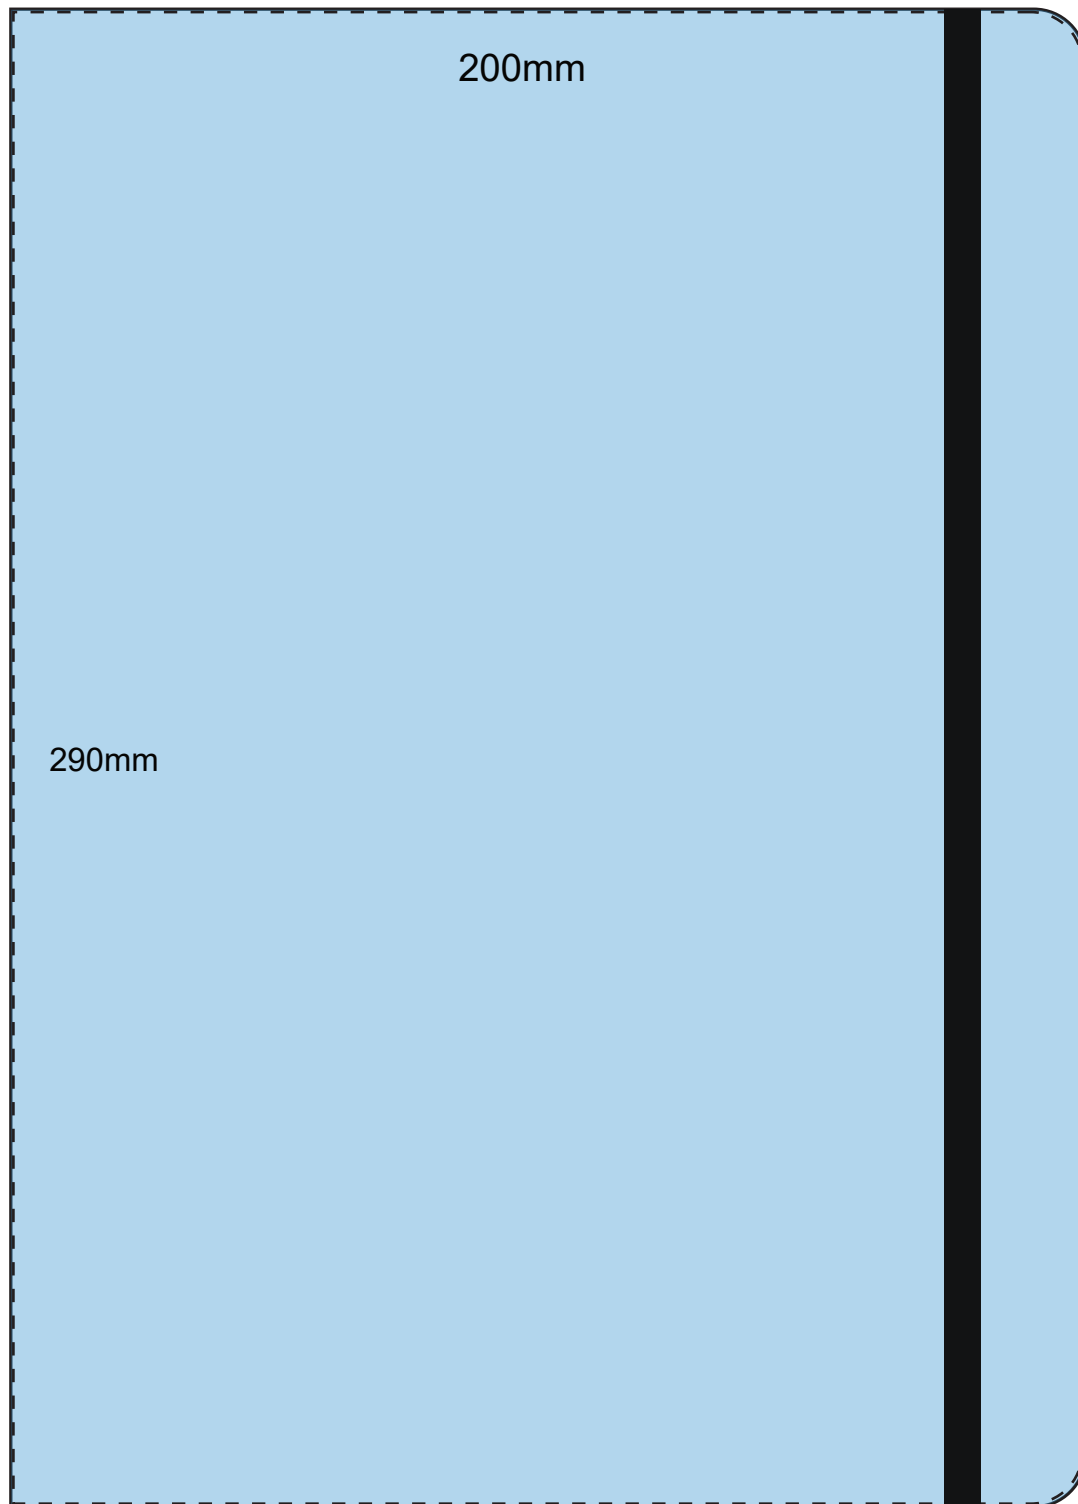

# A4 Digital Print - Edge to Edge

## Notebooks: JPA4, ENV4

Note: Please allow a 3mm bleed to all sides and note that when the ribbon is in place your artwork will be obscured.

DOTTED LINE WILL NOT APPEAR ON YOUR IMPRINTED ITEM