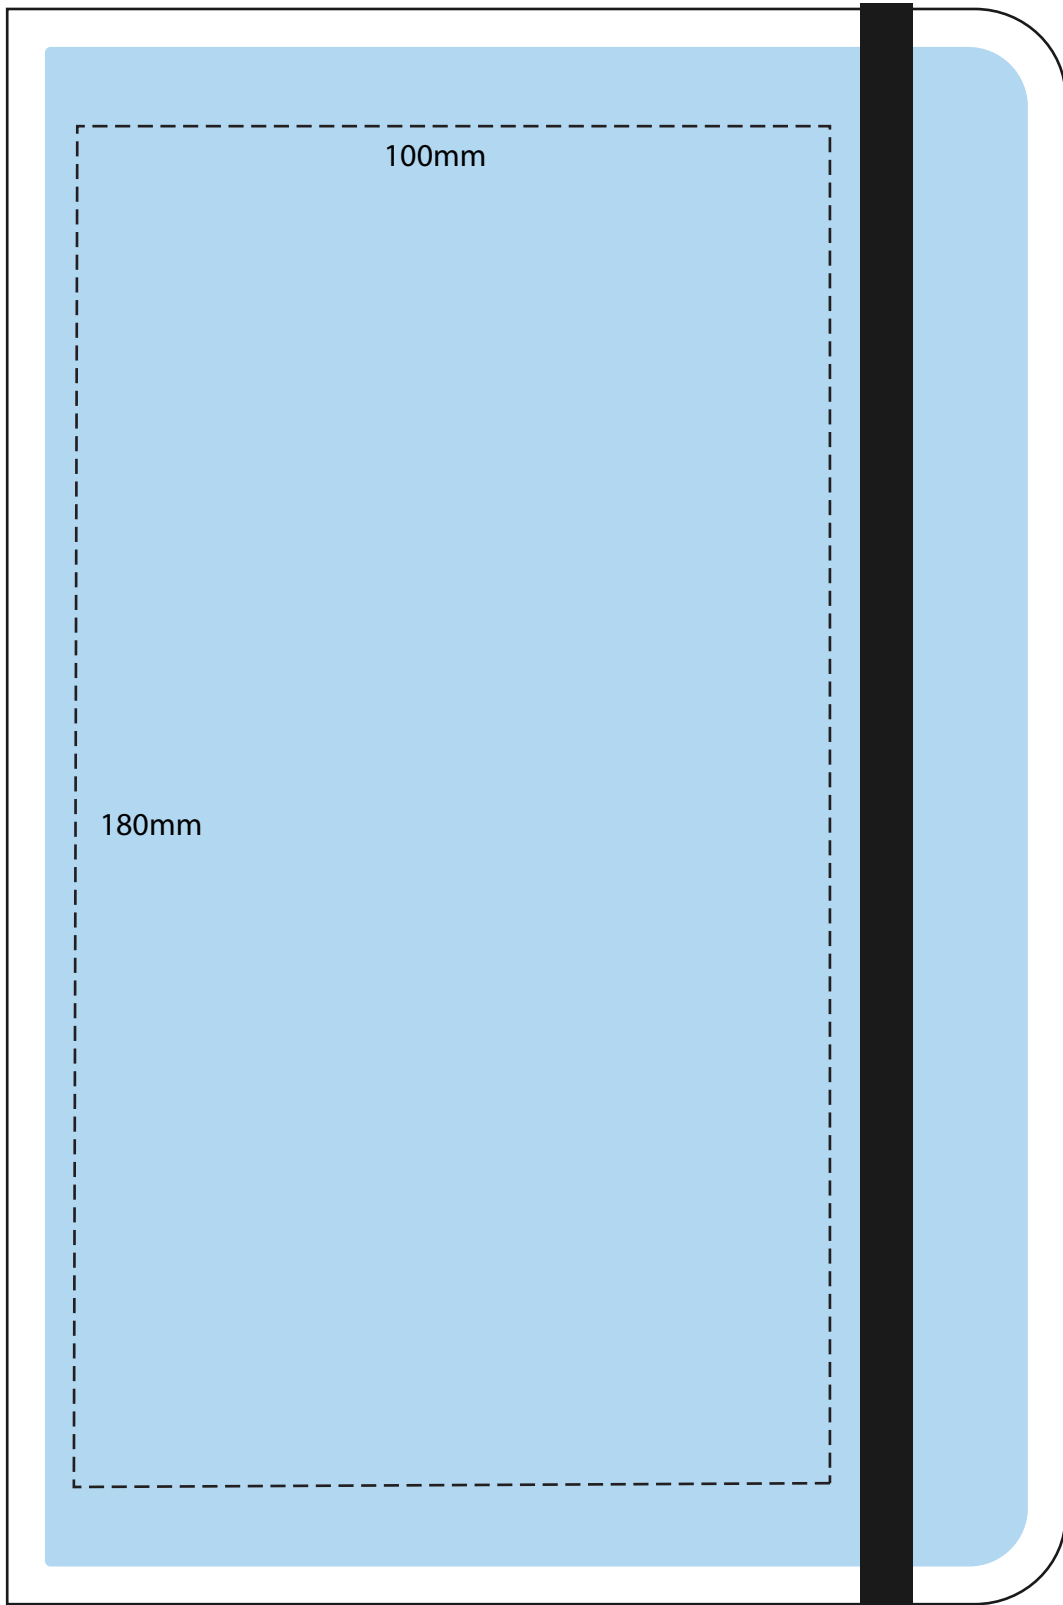

A5 Printed Front

Notebook shown at actual size

Notebooks: WAT5, WIL5, NEO5,
DEA5 JPA5, N107

Note: The Print Area can be moved anywhere within the Printable Area.

 Printable Area

 Print Area

[DOTTED LINE WILL NOT APPEAR ON YOUR IMPRINTED ITEM]