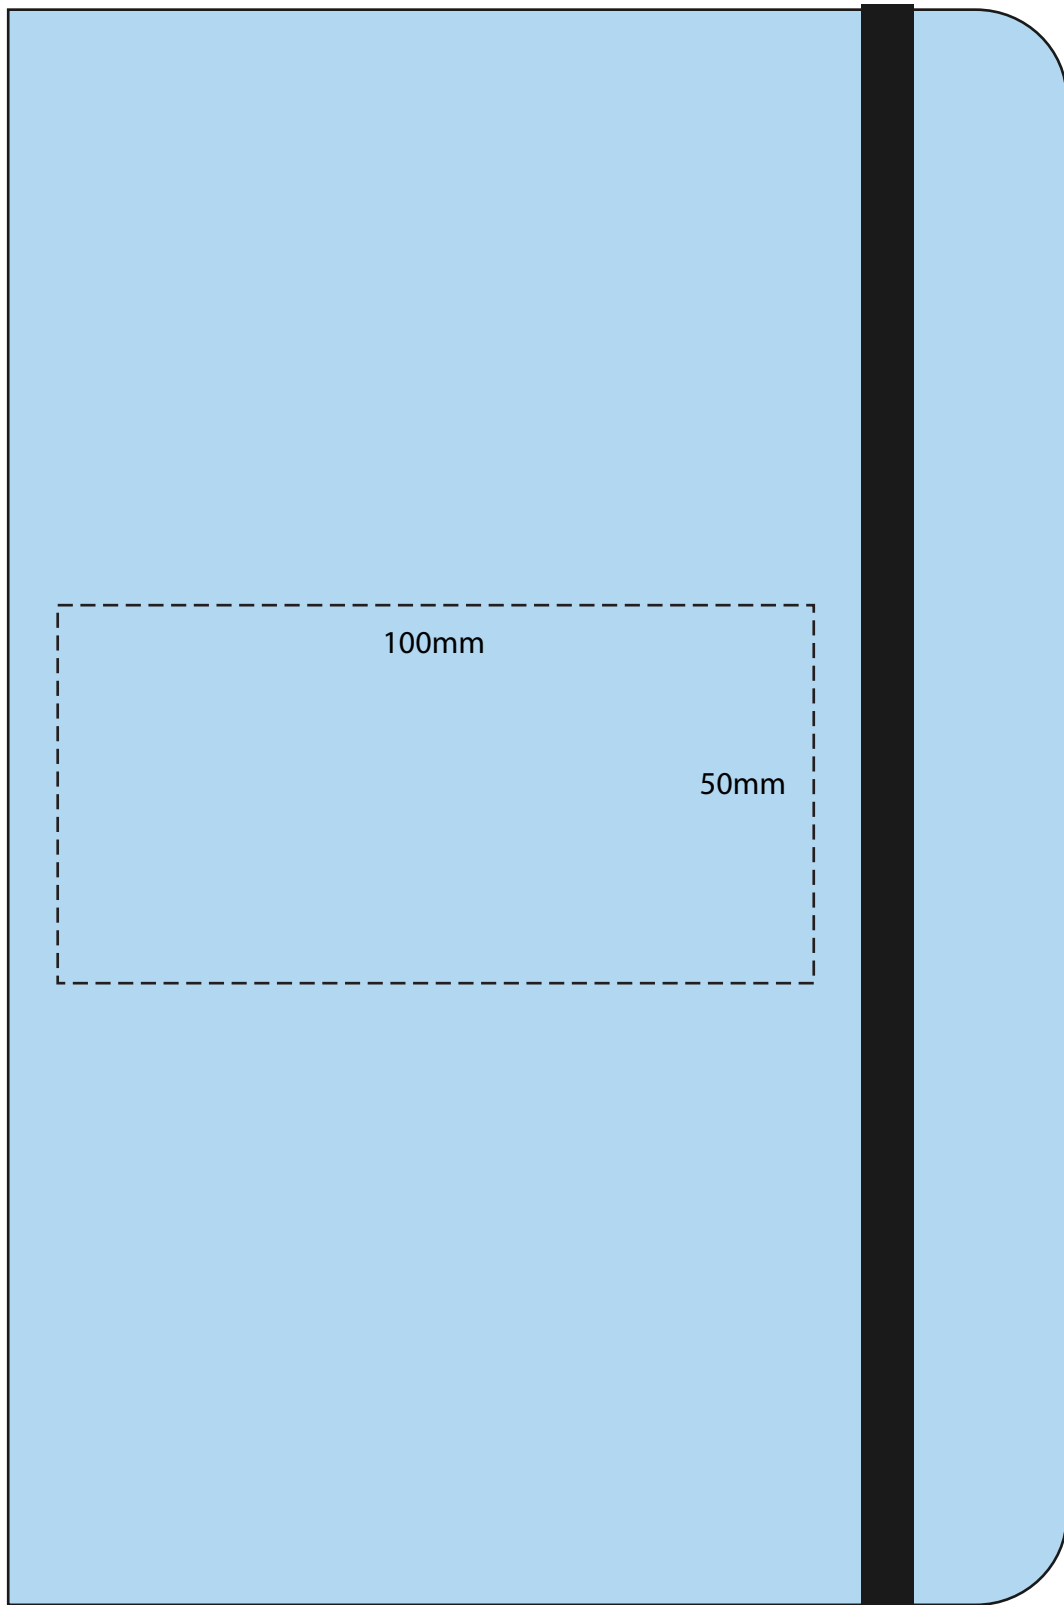

A5 Digital Print Front - Logo Size

Notebook shown at actual size

Notebooks: JPA5, WAT5, WIL5, NEO5, DEA5, N107

DOTTED LINE WILL NOT APPEAR ON YOUR IMPRINTED ITEM