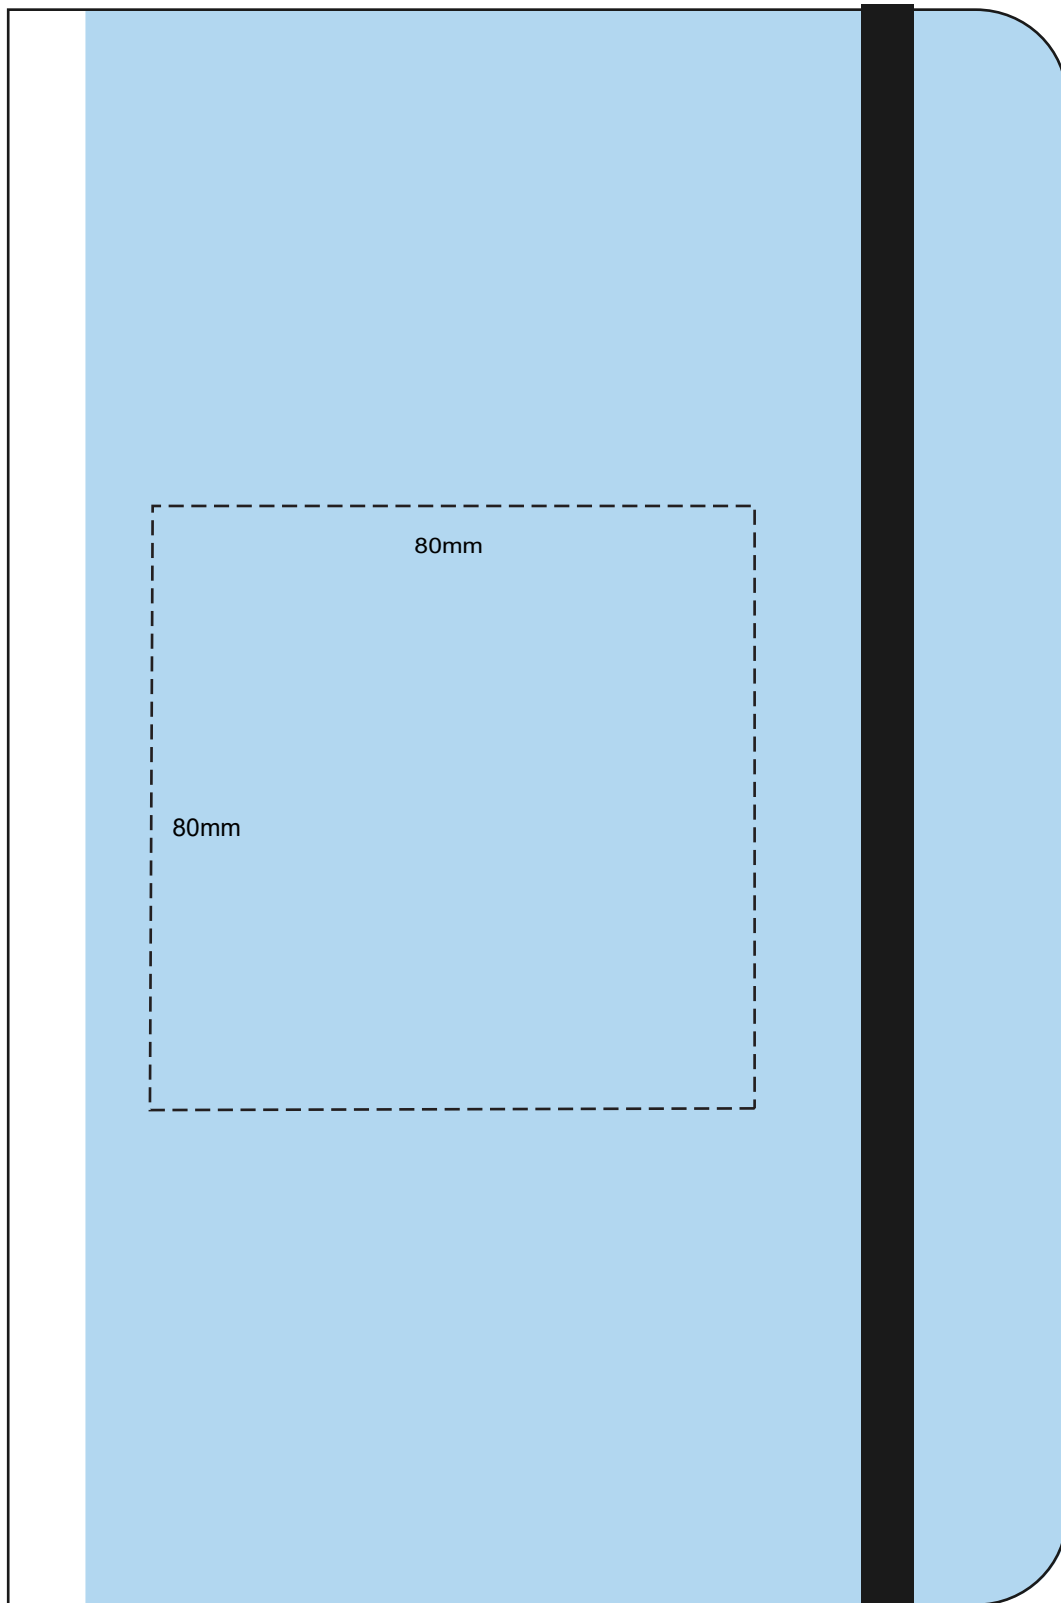

# A5 Debossing Front - Regular

Notebook shown at actual size

Notebooks: JPA5, WAT5, WIL5, NEO5, DEA5, N107

Note: The Brand Area can be moved anywhere within the Brandable Area.

 Brandable Area

 Brand Area

DOTTED LINE WILL NOT APPEAR ON YOUR IMPRINTED ITEM