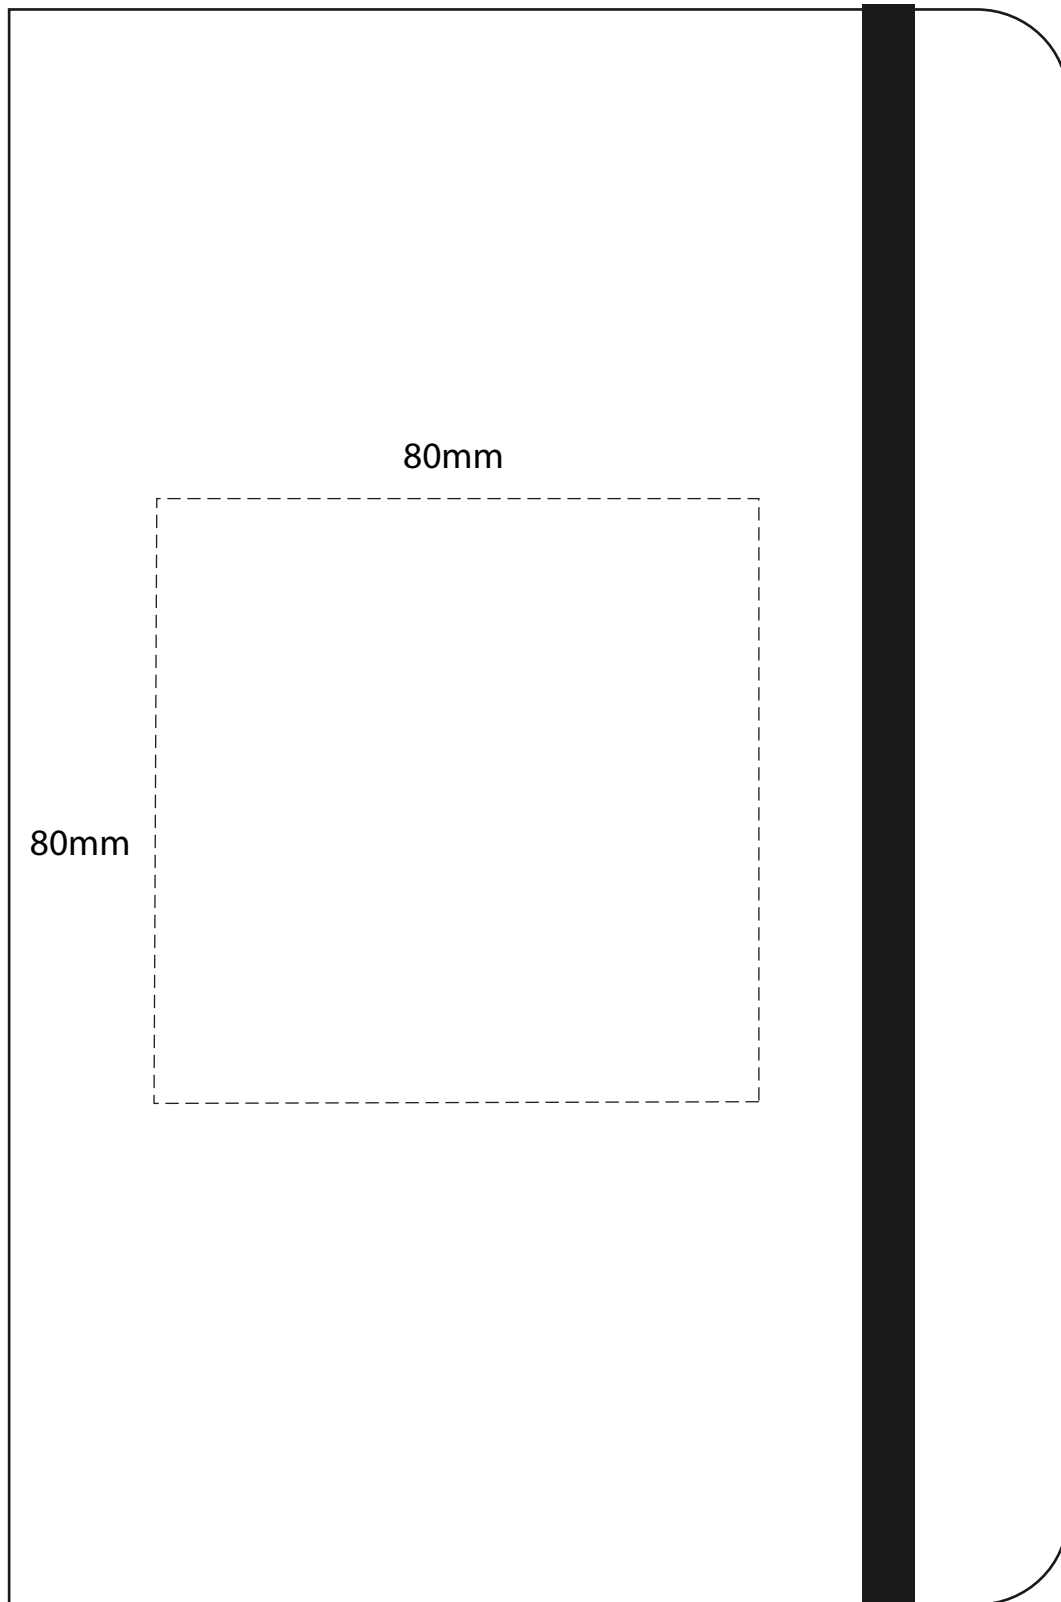

Debossed Artwork Template

Applicable to: JPA5 / WAT5 / N107 / DEA5 / FLX5

A5 Notebook shown at actual size

DOTTED LINE WILL NOT APPEAR ON YOUR IMPRINTED ITEM