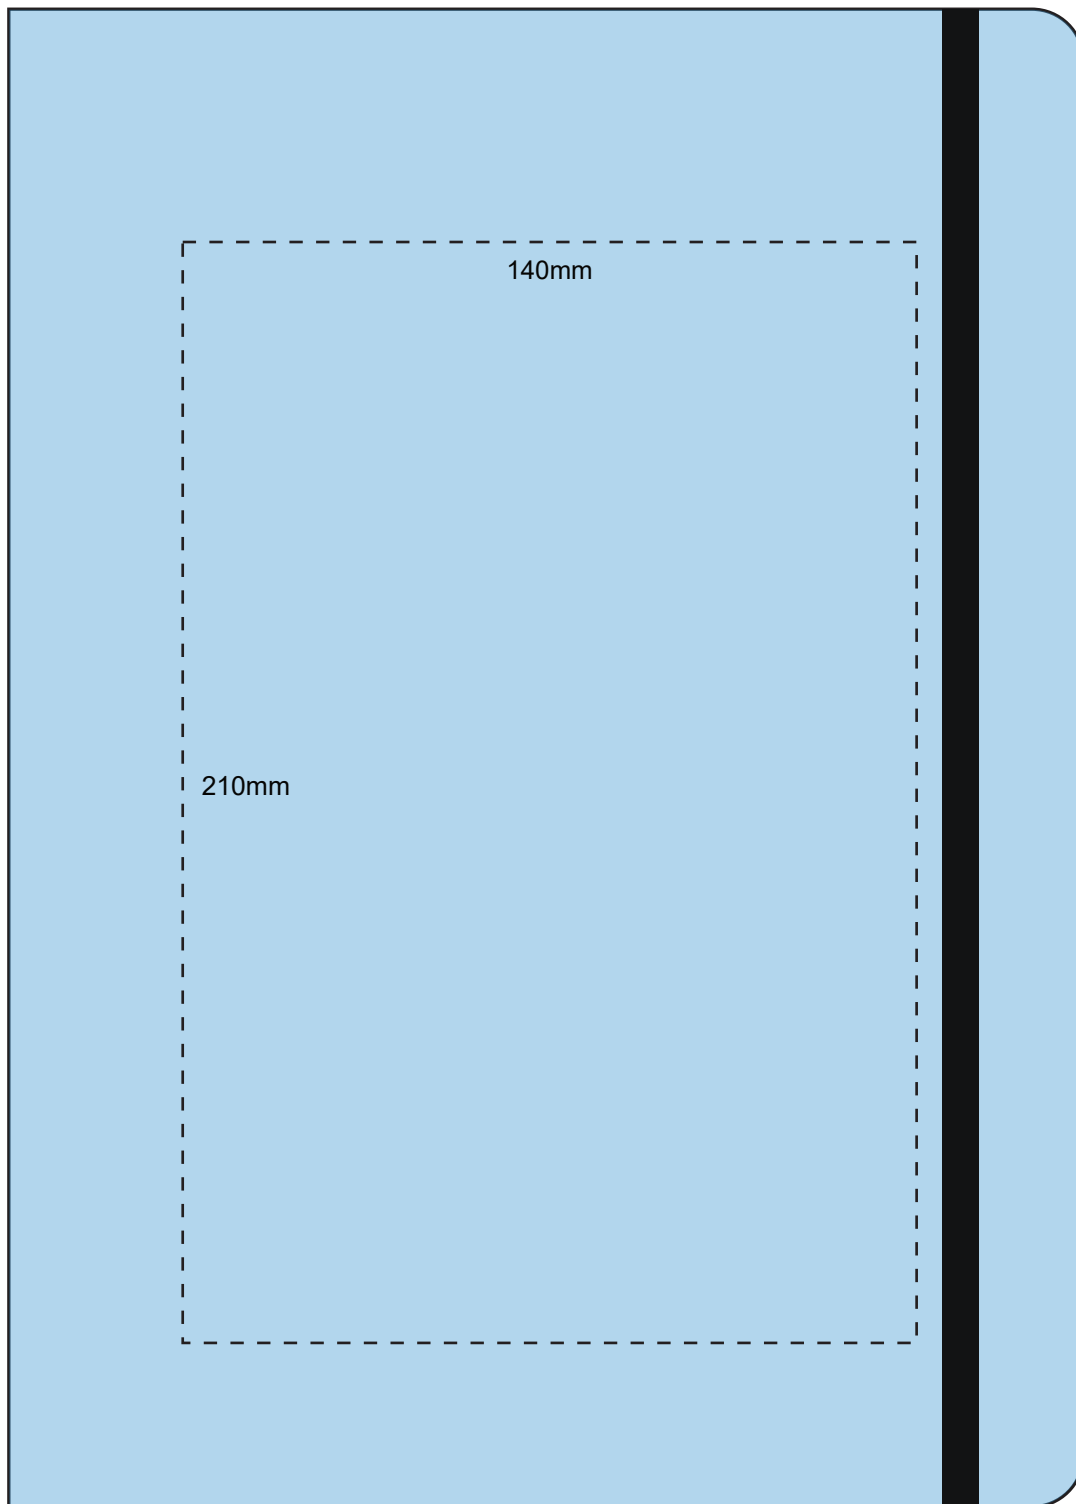

A4 Digital Print - Half Page

Notebooks: JPA4

Note: Please allow a 3mm bleed to all sides and note that when the ribbon is in place your artwork will be obscured.

DOTTED LINE WILL NOT APPEAR ON YOUR IMPRINTED ITEM