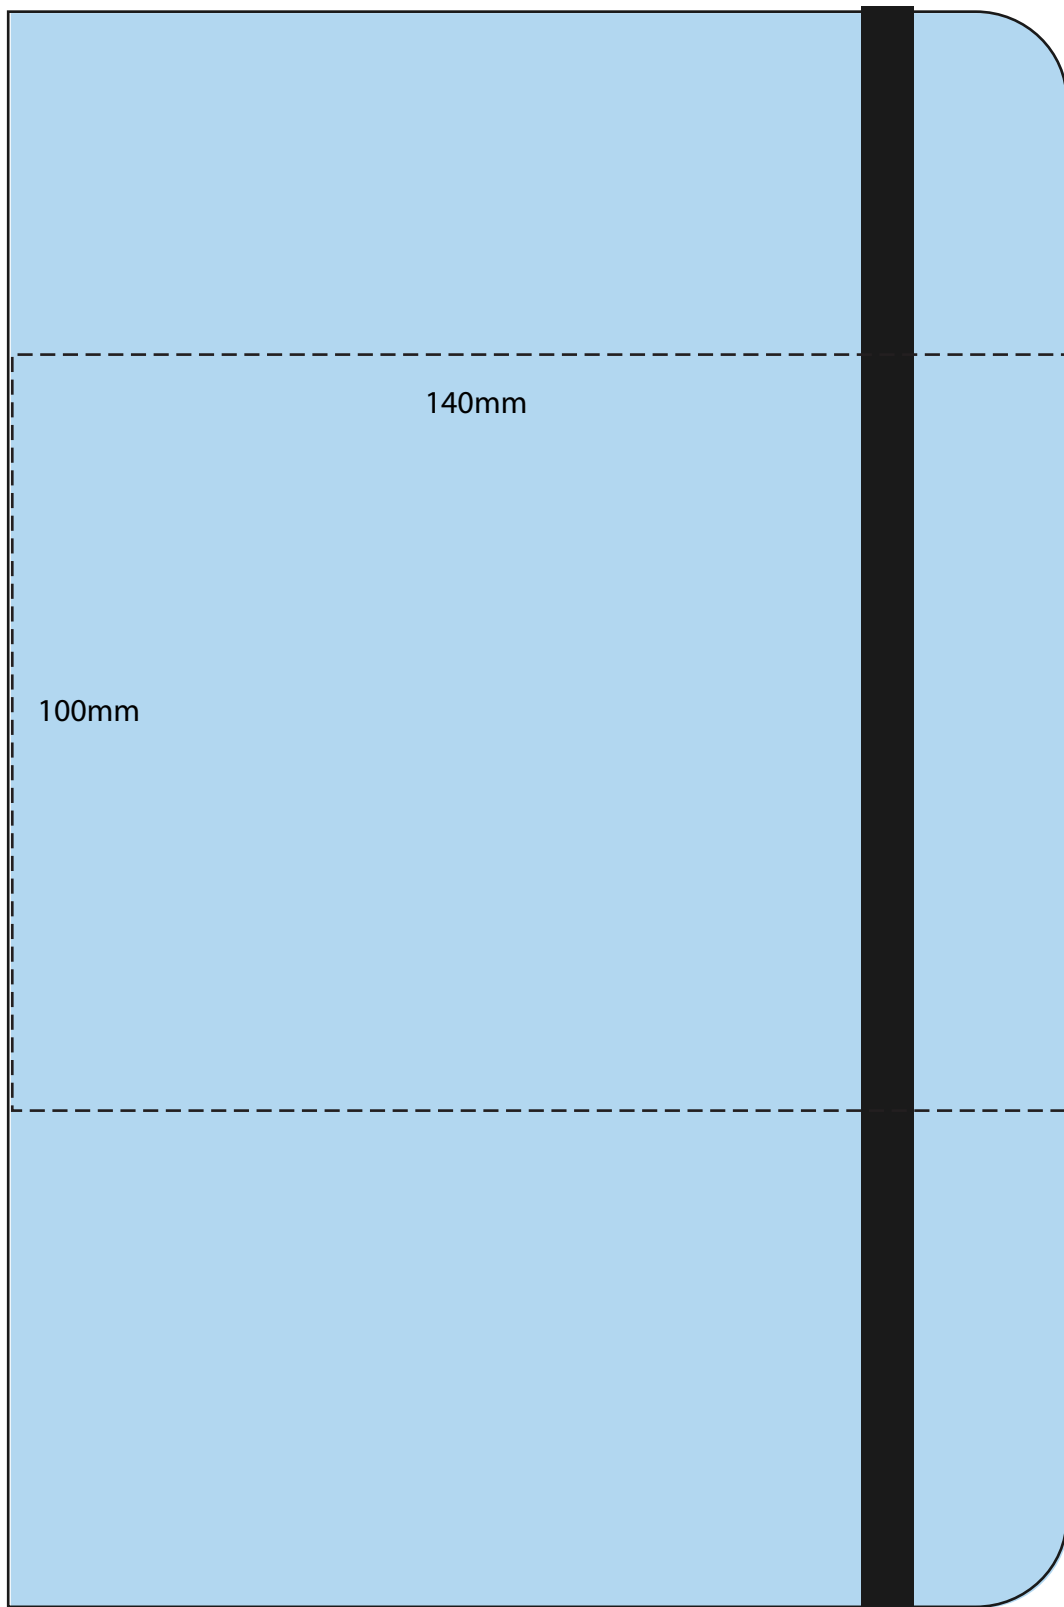

A5 Digital Print Front - Half Page

Notebook shown at actual size

Notebooks: JPA5, WAT5, WIL5, NEO5, DEA5, N107

Note: Please allow a 3mm bleed to all sides and note that when the ribbon is in place your artwork will be obscured.

DOTTED LINE WILL NOT APPEAR ON YOUR IMPRINTED ITEM