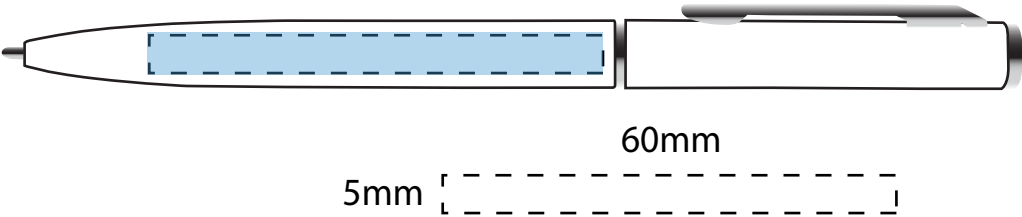

WR03 Wright Ball Pen Print

Pen shown at actual size

Note: This template is for spot colour print, digital print and laser engraving.