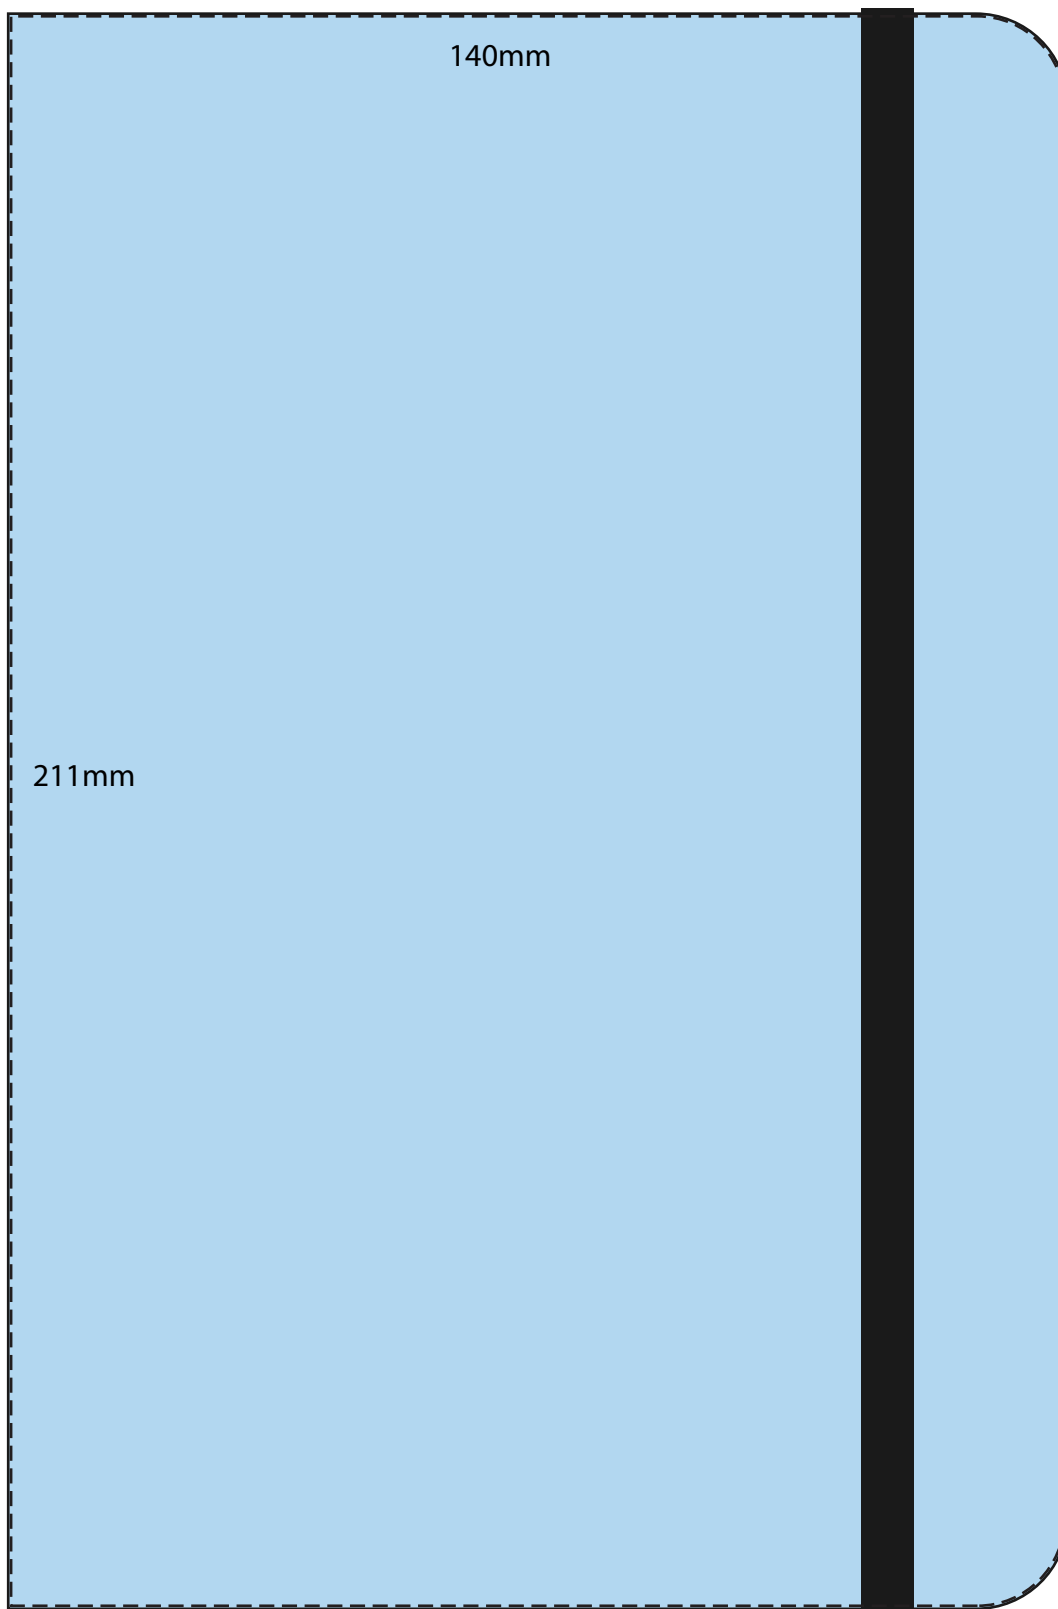

A5 Digital Print Front - Edge to Edge

Notebook shown at actual size

Notebooks: JPA5, WAT5, WIL5, NEO5, DEA5, N107

Note: Please allow a 3mm bleed to all sides and note that when the ribbon is in place your artwork will be obscured.

DOTTED LINE WILL NOT APPEAR ON YOUR IMPRINTED ITEM