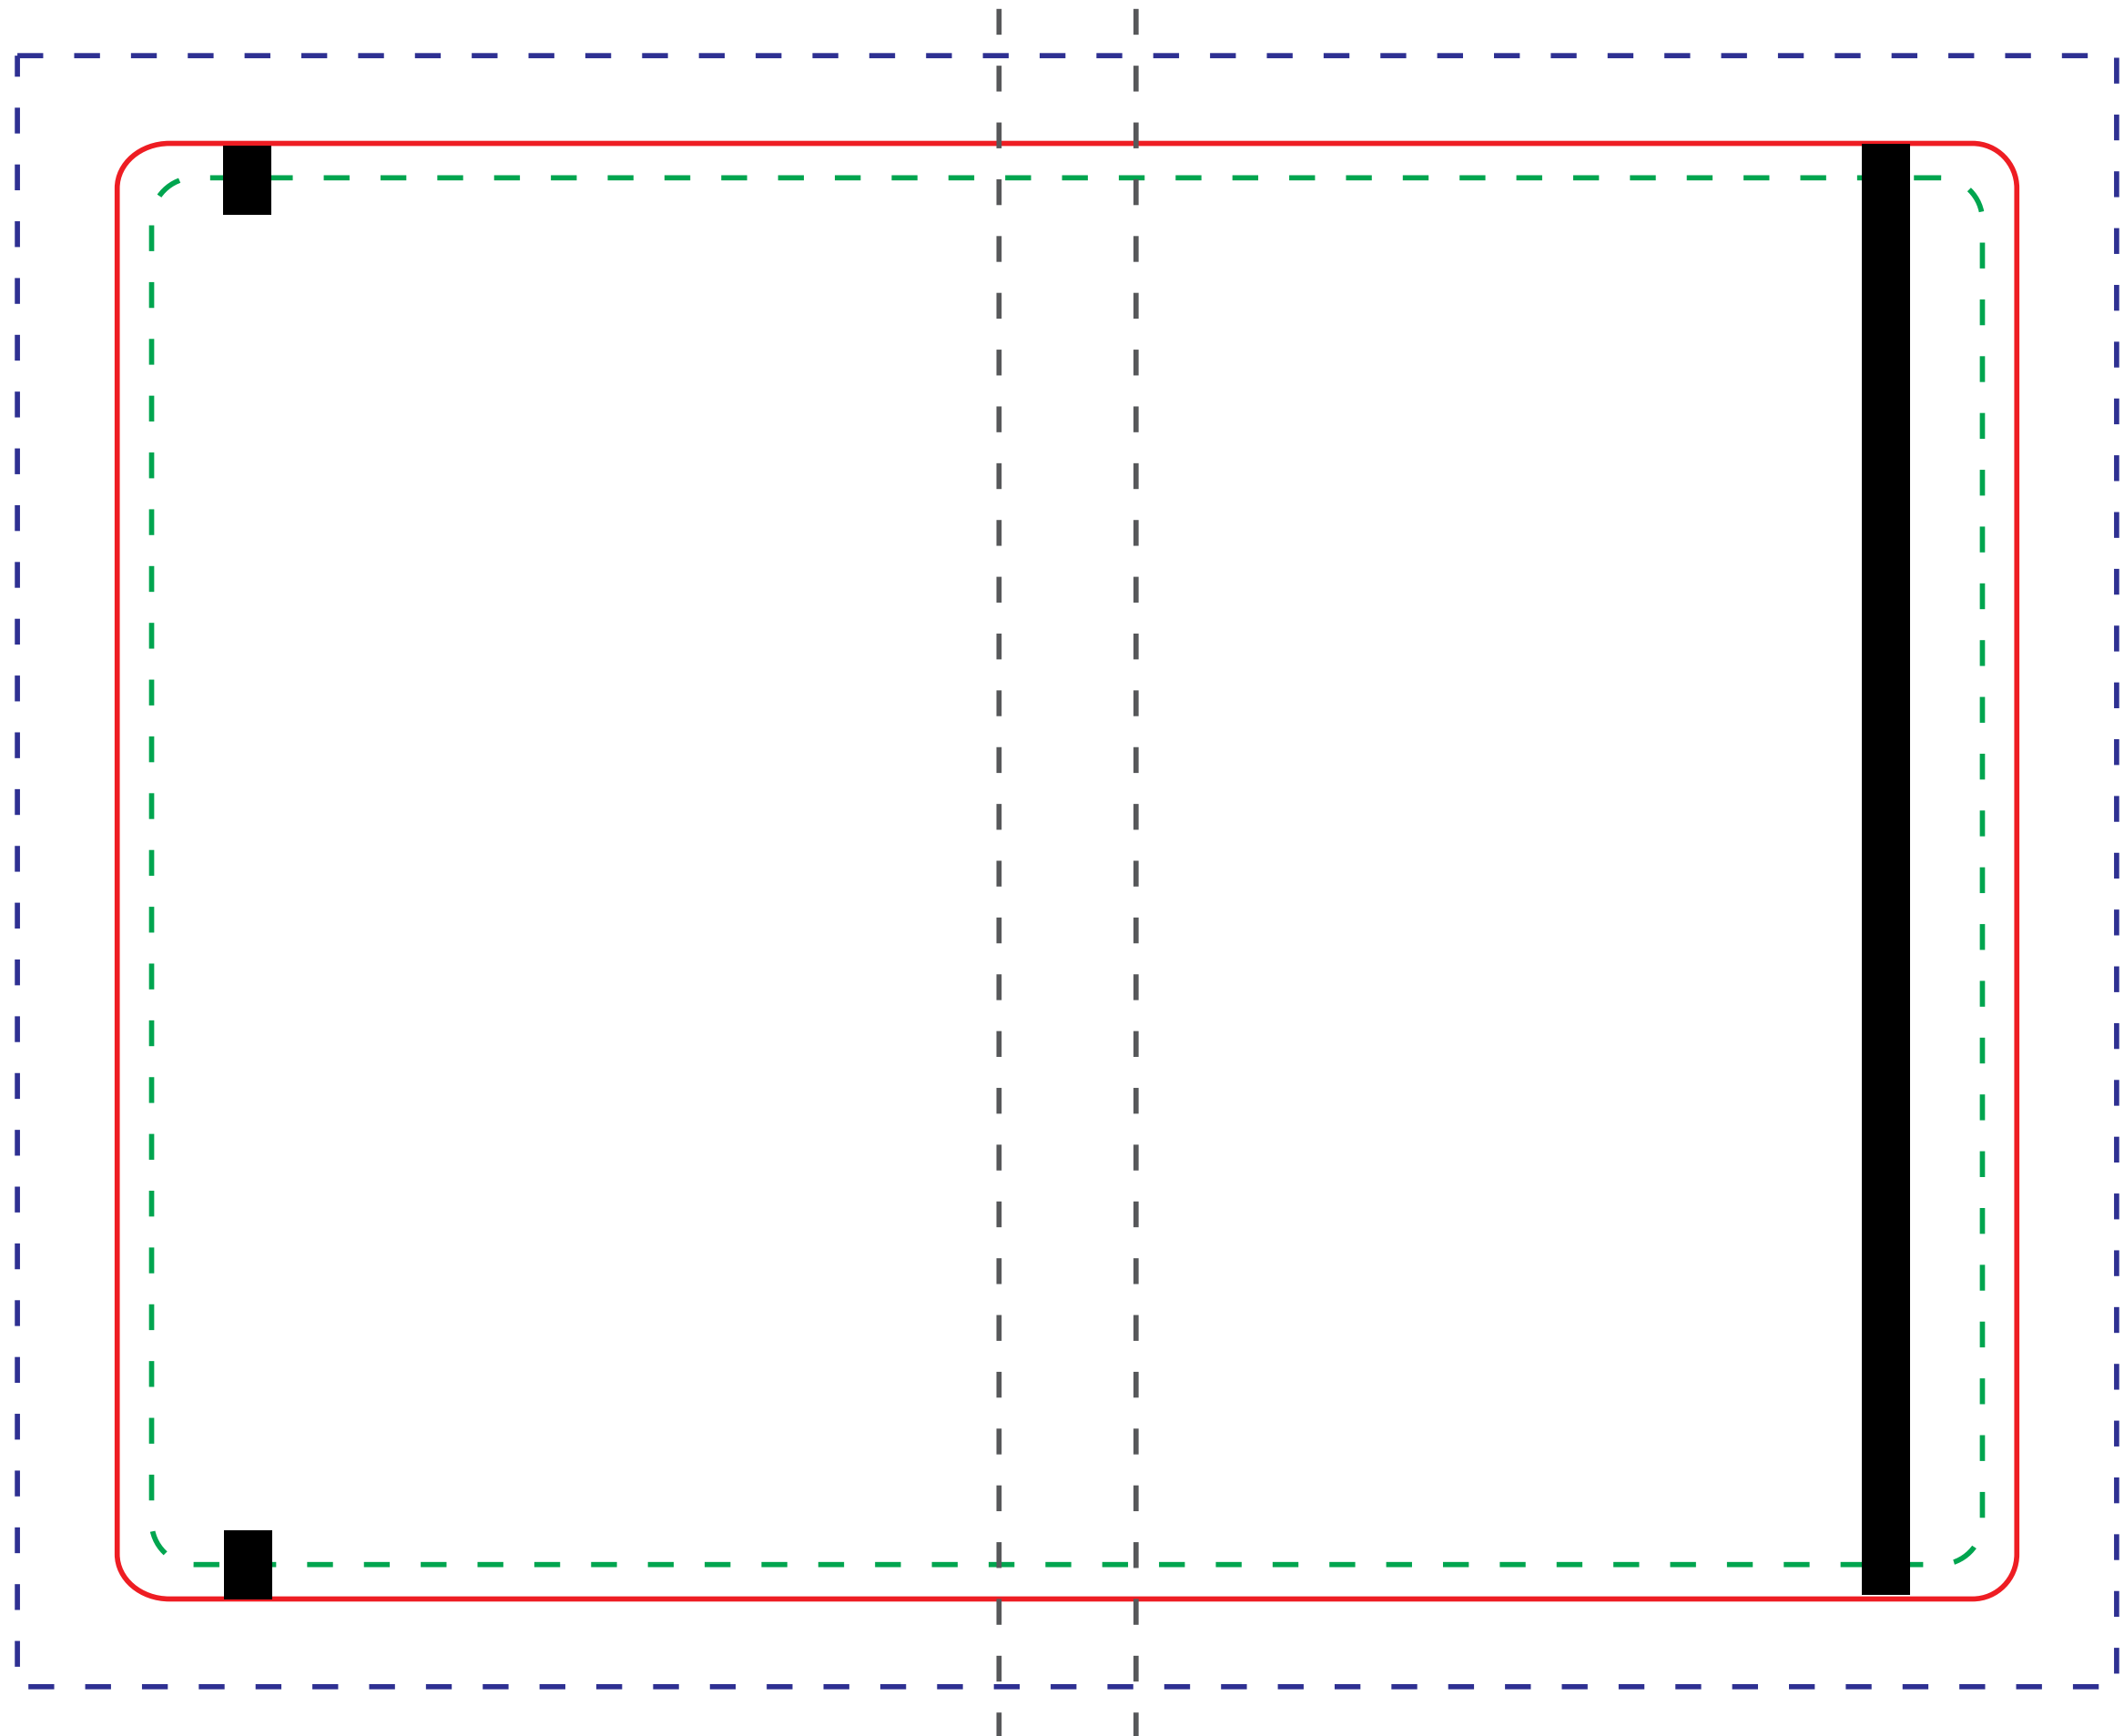

A5 CMYK Printed Cover

Artwork Rules

All text must be outlined

Artwork to be atleast 300 dpi

Artwork to be embedded and not linked files

Artwork to be filled to the blue bleed area (dotted line)

design will be cut here

safety area*

design area

* Important texts and graphics should be placed in this field